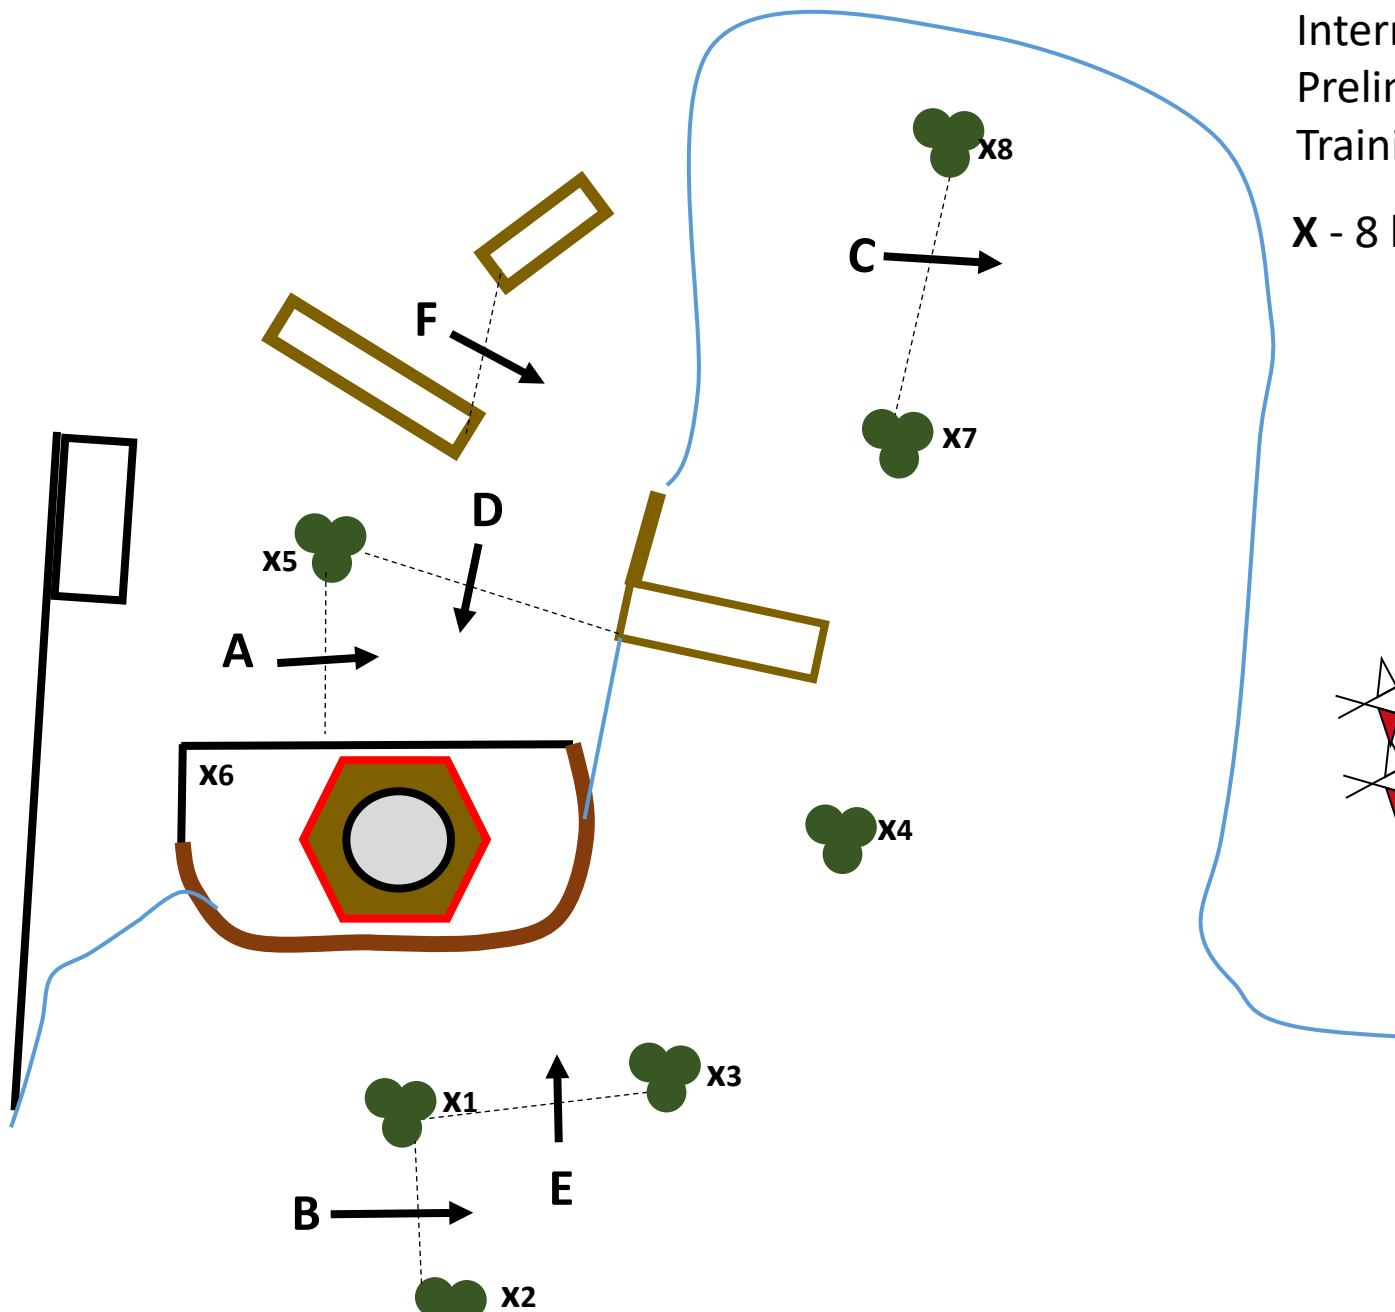

Obstacle 4 The Beach

FEI 3* A-F
FEI 2* A-F
Open Advanced A-F
Intermediate A-E
Preliminary A-D
Training A-D

X - 8 knock-downs

Course Designer Henning Lemcke & Marc Johnson