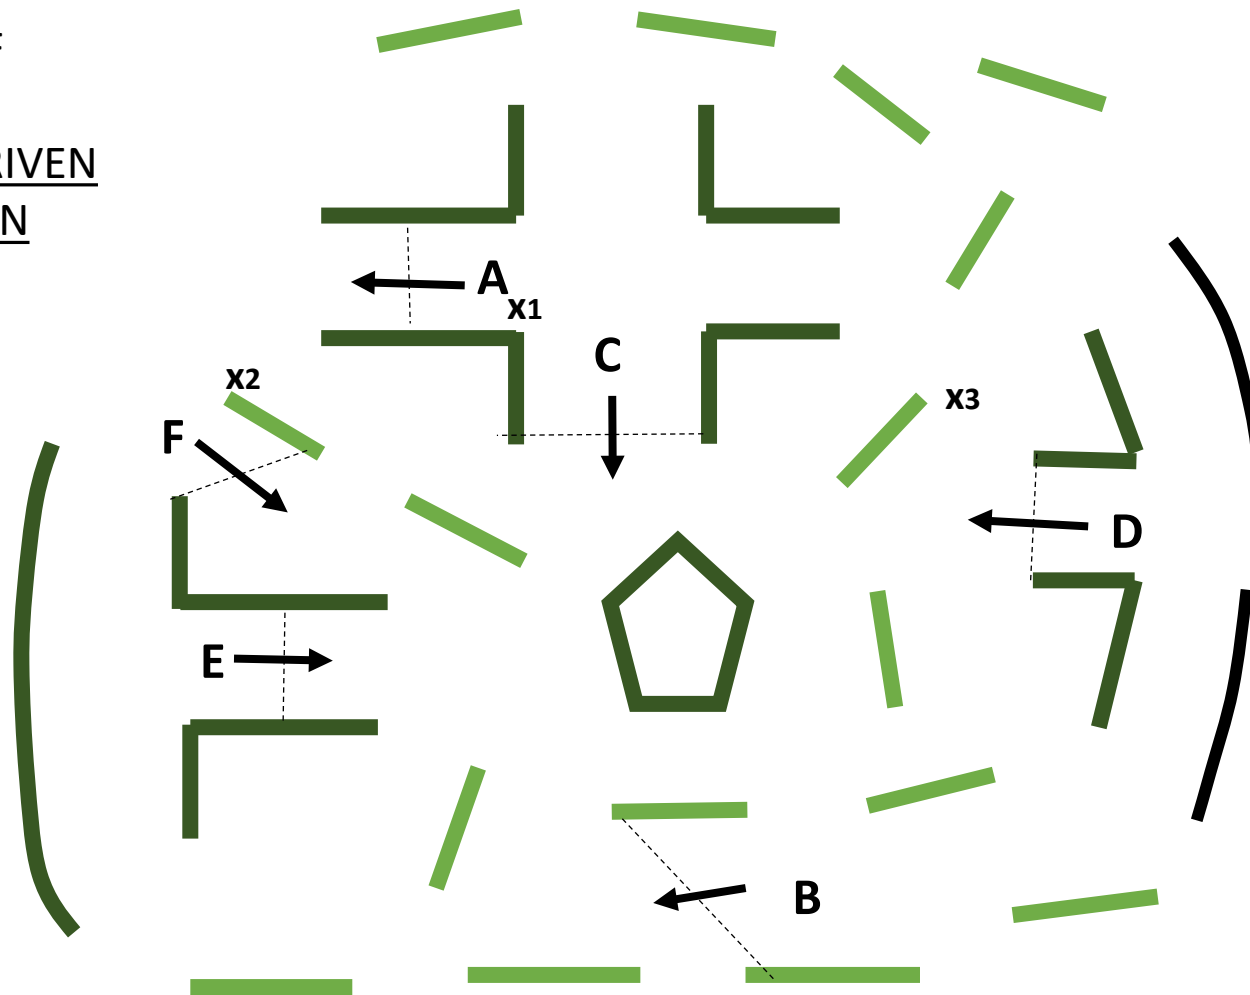

Obstacle 5

The Hills

FEI 3*A-F
FEI 2* A-F
Open Advanced A-F
Intermediate A-E
Preliminary NOT DRIVEN
Training NOT DRIVEN
X- 3 knock-downs

Course Designer Henning Lemcke & Marc Johnson